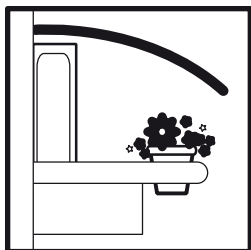

BALCONE
BALCONY