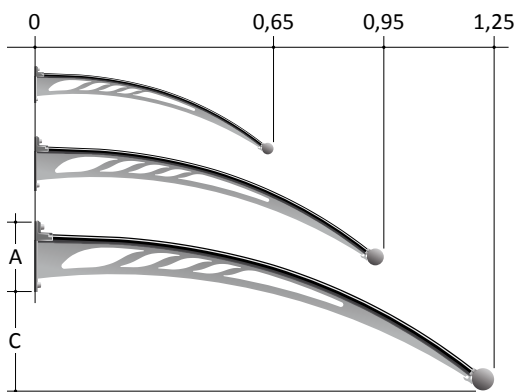

SPORGENZE / OVERHANG

Sporgenza - mt.	0,65	0,95	1,25
A millimetri	116	146	201
C millimetri	125	205	247

MATERIALI DI QUALITÀ

Mensole portanti in colore antracite di alluminio estruso 6060/T5, (polycarbonato semitransparente disponibile). Viteria

Structural steel brackets (colours on request). Roof panels (available). Polycarbonate panels for installation supplied